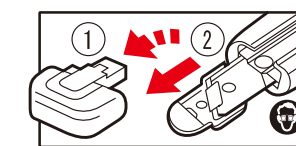

### L-11 Safety L

L-11YE

L-11RE

L-11B

One-handed safety lock. Supplied with **2 spare blades stored in the handle.**

Cat.No.	Handle color	Suitable blade	QTY/ Inner carton	QTY/ Outer carton	N.W.(kgs)	G.W.(kgs)	M3	Carton size (Cm) D x W x H	EAN	Stock available in Rotterdam
L-11YE	Yellow	LB-10 EVO	10	100	11	13	0.049	32 x 61 x 25	4954183 542320	○
L-11RE	Red								4954183 548827	
L-11B	Black								4954183 507213	

### LC-405

One-handed safety lock. Supplied with **2 spare blades stored in the handle.**

Cat.No.	Handle color	Suitable blade	QTY/ Inner carton	QTY/ Outer carton	N.W.(kgs)	G.W.(kgs)	M3	Carton size (Cm) D x W x H	EAN	Stock available in Rotterdam
LC-405	Orange	LB-10 EVO	20	200	20	22	0.054	36.8 x 55.3 x 26.5	4954183 515614	×